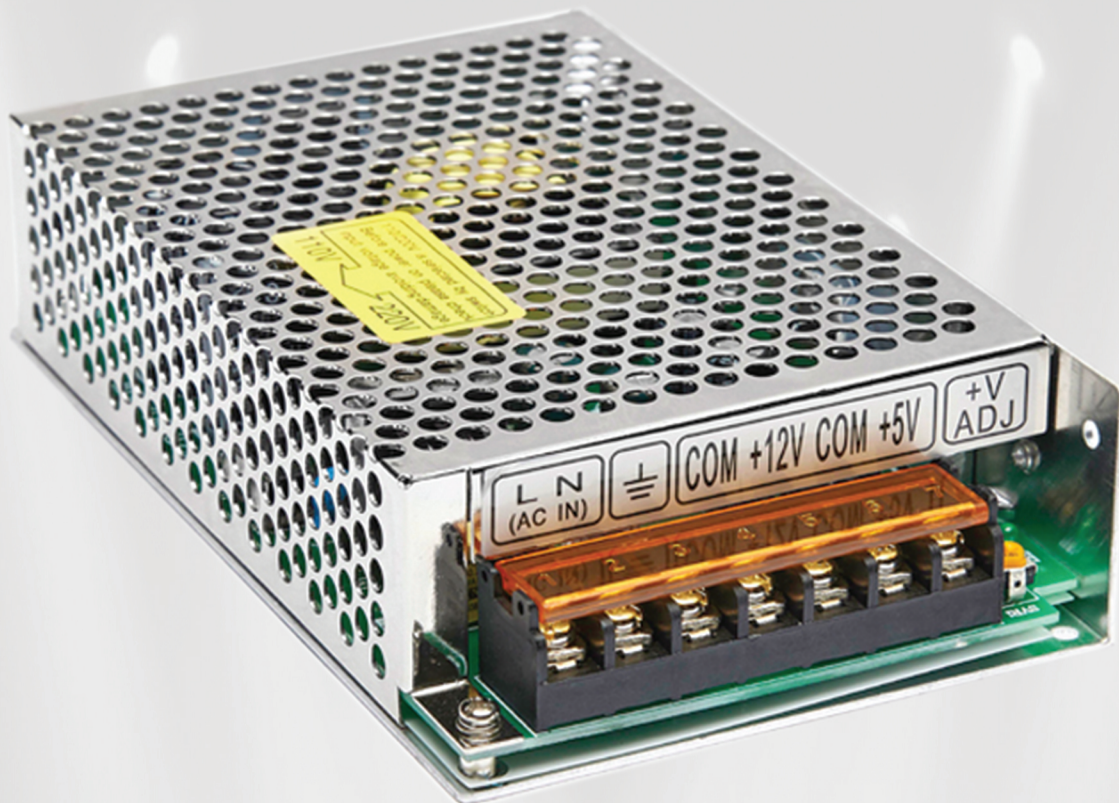

# POWER 12V-IP20

CE RoHS compliant

MODEL NO.	POWER	VOLTAGE	IP
ALW15012/018	150W	230VAC/12VDC	IP20
ALW20012/19	200W	230VAC/12VDC	IP20
ALW04812/59	48W	230VAC/12VDC	IP20
ALW06012/60	60W	230VAC/12VDC	IP20