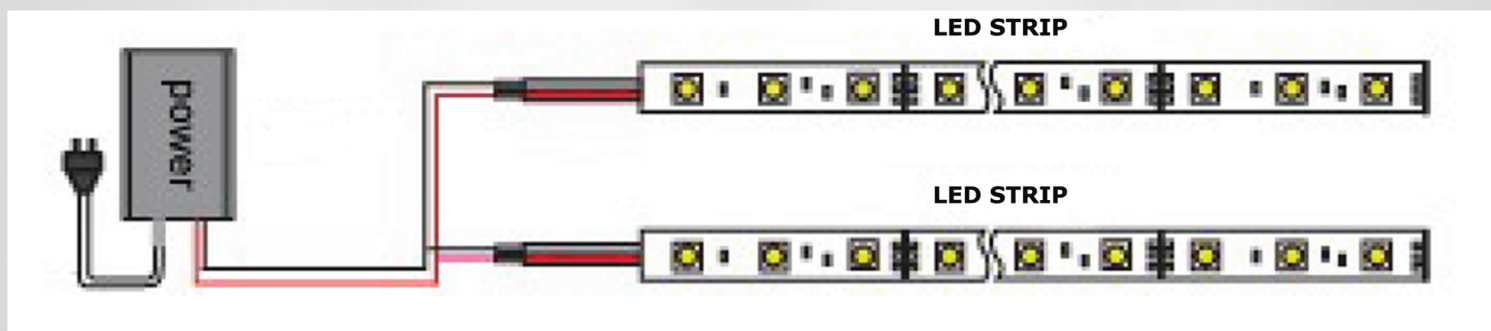

# POWER 12V-IP20

CE RoHS compliant

MODEL NO.	POWER	VOLTAGE	IP
ALW15012/018	150W	230VAC/12VDC	IP20
ALW20012/19	200W	230VAC/12VDC	IP20
ALW04812/59	48W	230VAC/12VDC	IP20
ALW06012/60	60W	230VAC/12VDC	IP20